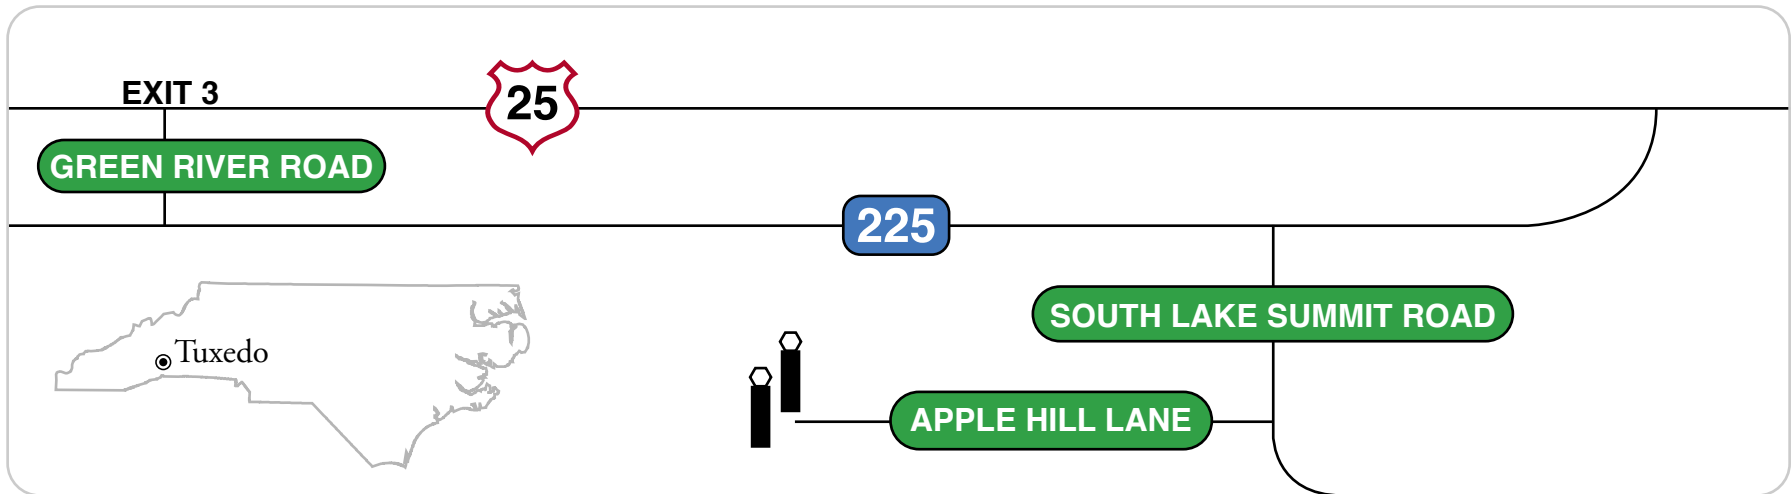

CAMP GREYSTONE

Since 1920

Directions for Visiting Camp

From **Highway 25 North** take **Exit #3** (the Green River Road exit). Turn right on **Green River Road**. Turn left at stop sign onto **Highway 225**. Go about 1/2 mile and turn right onto **South Lake Summit Road**. Go about 300 yards around the bend, turn right onto **Apple Hill Lane** (there is a Greystone sign and two large stone pillars).

From **Interstate 26** take **Exit #54** (U.S. 25) to **Exit #3** (the Green River Road exit). Turn left on **Green River Road**. Turn left at stop sign onto **Highway 225**. Go about 1/2 mile and turn right onto **South Lake Summit Road**. Go about 300 yards around the bend, turn right onto **Apple Hill Lane** (there is a Greystone sign and two large stone pillars).